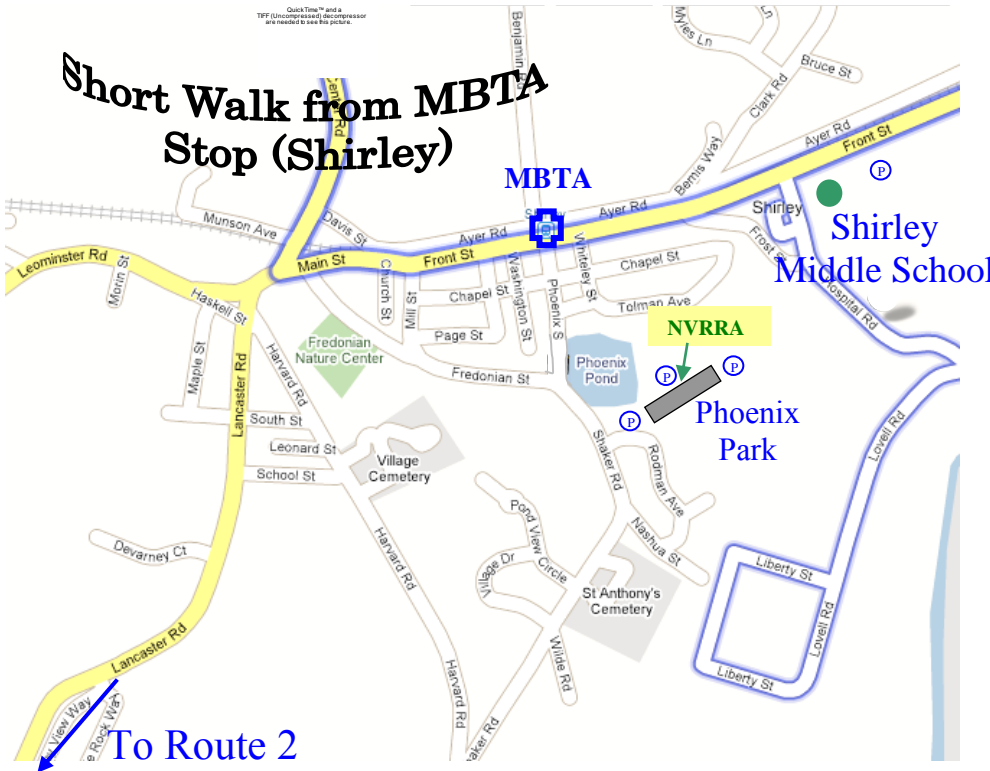

FOUNDED IN 1952

Come Visit our 46th Annual

RAILFAIR '11

Model Railroad Show *and*
Open House at our *new Location*
in **SHIRLEY, Mass**

Dealers

Displays

DATE: Sunday, April 10, 2011
TIME: 10:00 am to 4:00 pm
PLACE: Shirley Middle School
1 Hospital Road, Shirley MA

Clinics

Exhibits

\$5.00 Adults
\$3.00 Seniors and teens (12-18)
FREE under 12

FOR MORE INFORMATION
VISIT
WWW.NVRRRA.COM

Directions:
From I-495 take Route 2 west
(exit 29)
Exit 36 toward Shirley
Stay Rt off exit to Stop sign
Turn Left onto Shirley Rd
Go 2 miles, then Right onto
Main/Front St
Go 0.8 miles, then Right onto
Hospital Rd, School is on left